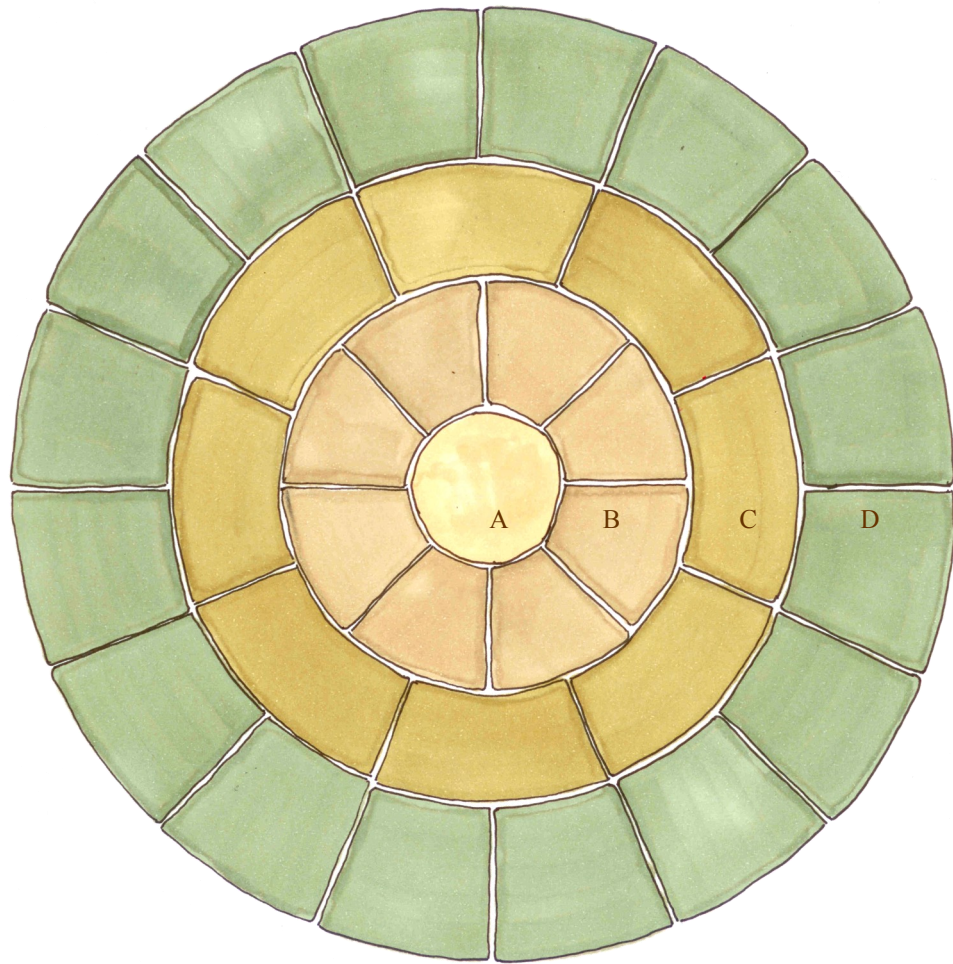

Natural Stone & Timber

Sandstone Circle 3.6m Dia