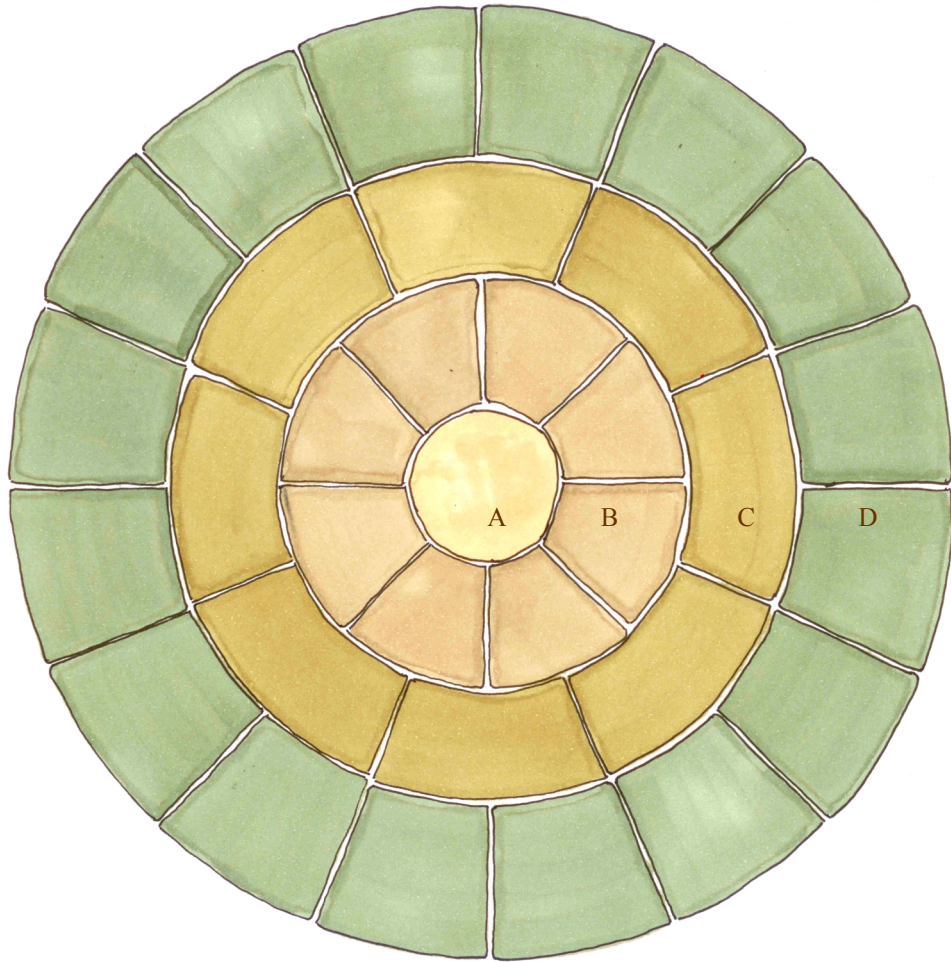

# Natural Stone & Timber

Sandstone Circle 3.6m Dia