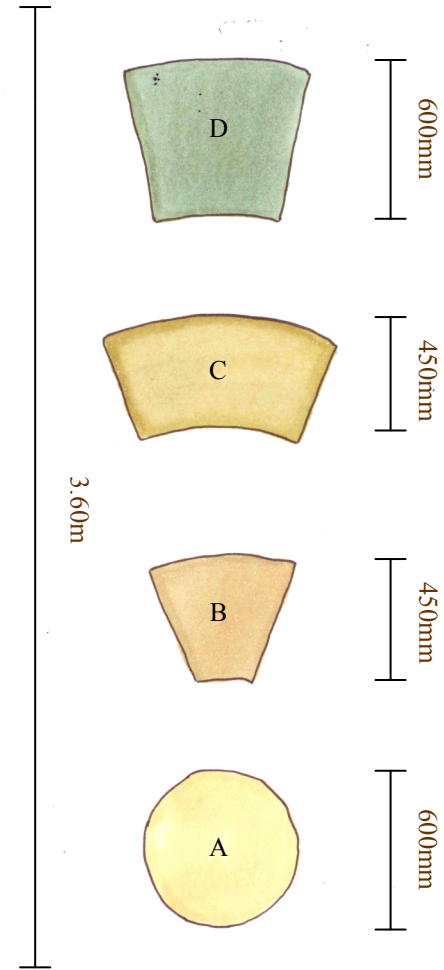

# Natural Stone & Timber

Sandstone Circle 3.6m Dia