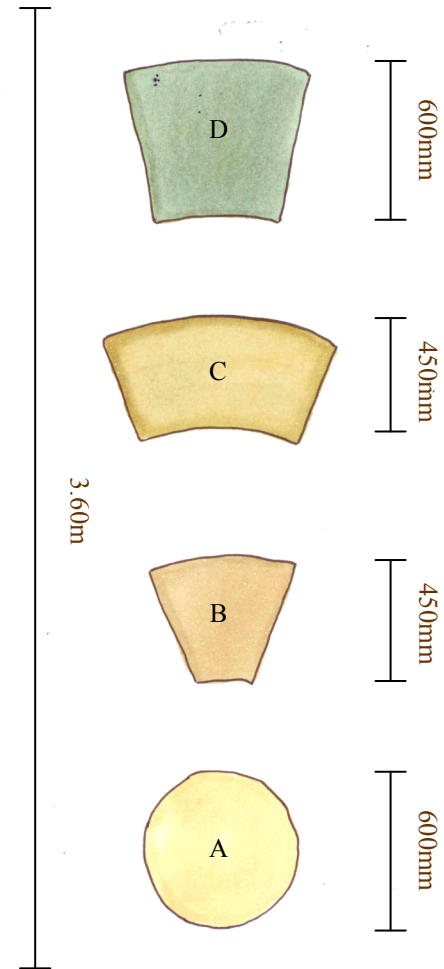

Natural Stone & Timber

Sandstone Circle 3.6m Dia