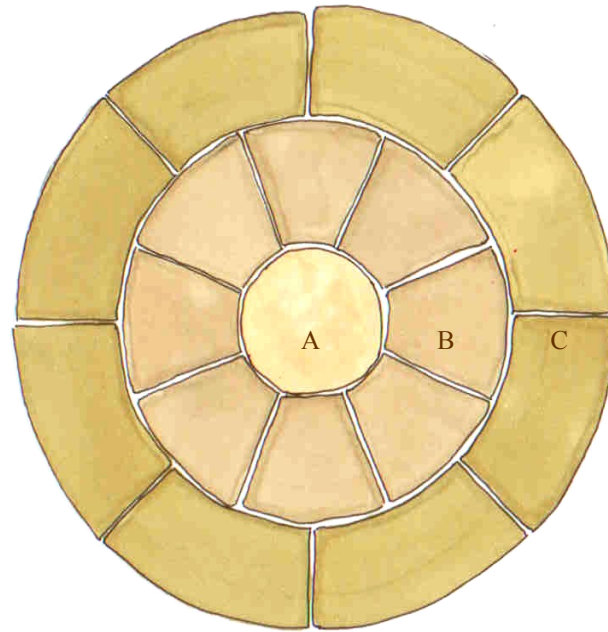

Natural Stone & Timber

Sandstone Circle 2.4m Dia