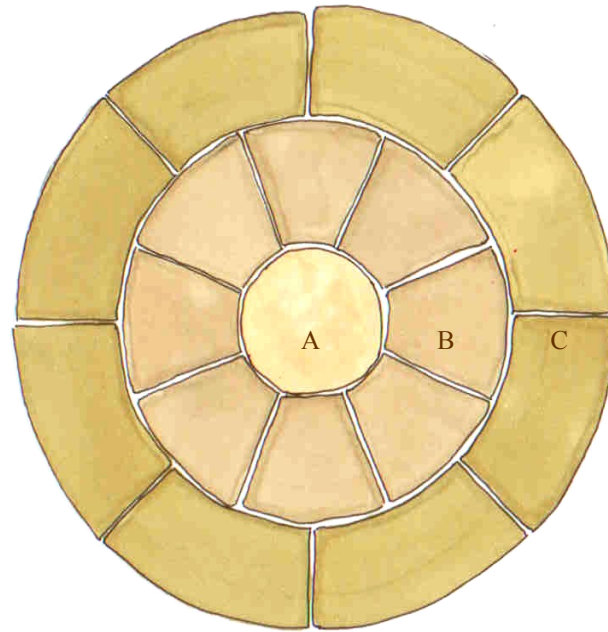

# Natural Stone & Timber

Sandstone Circle 2.4m Dia