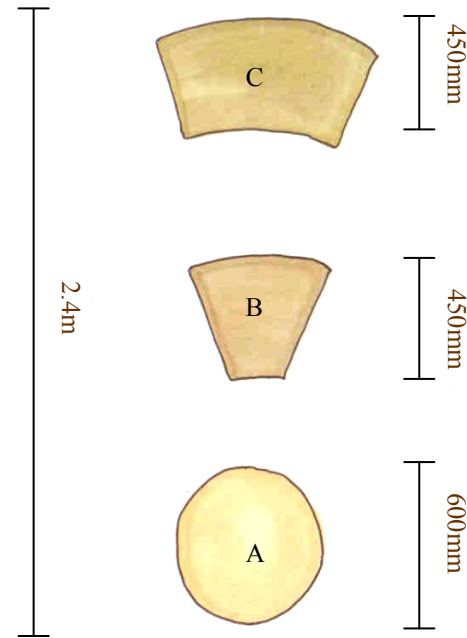

# Natural Stone & Timber

Sandstone Circle 2.4m Dia