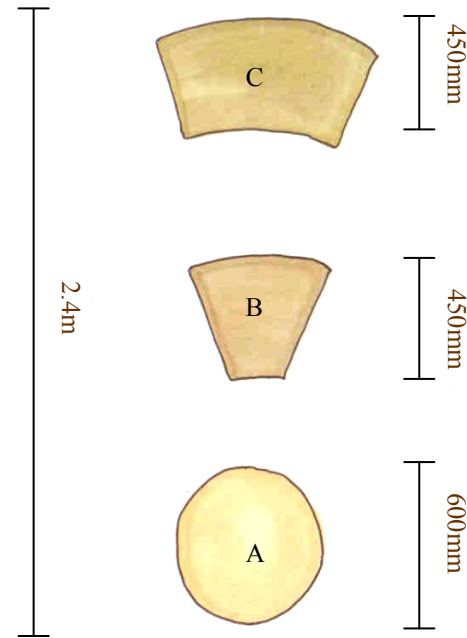

Natural Stone & Timber

Sandstone Circle 2.4m Dia